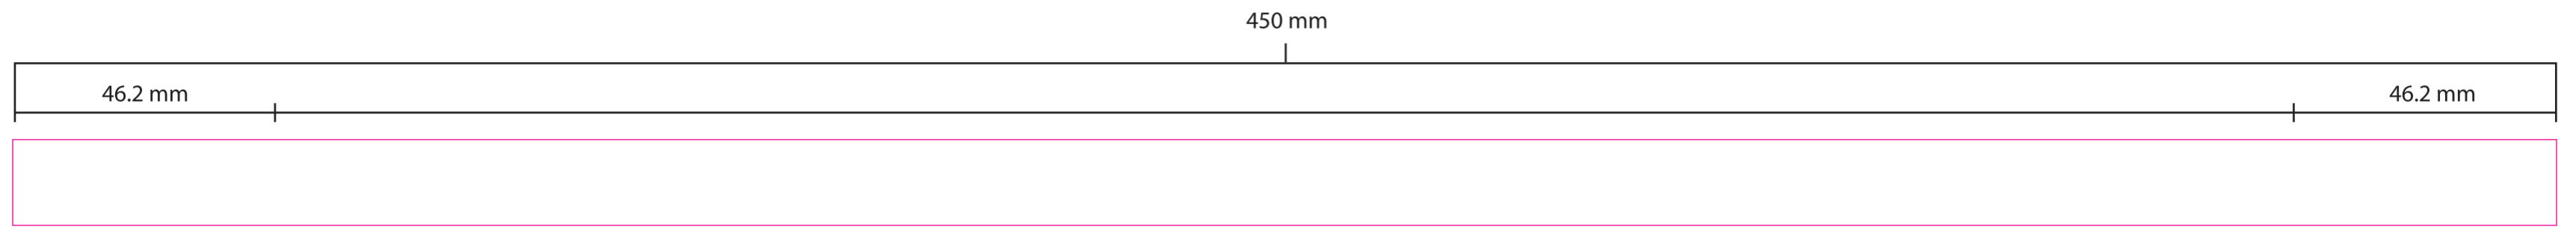

ARTWORK APPROVAL

Please approve artwork by return. Delays in approval may result in a change in production lead time.

Colour Guide And Key

Guides Only, DO NOT PRINT

Positional Guide

KEY Colour Guide	
Lanyard Colour	Pantones Used
 White	 CMYK

Factory Artwork

Actual Size: 357.2 x 12 mm

Please check all design and artwork details, dimensions, spelling, and all colours carefully before signing off the artwork below.

By signing this form you are authorising us to proceed with the manufacture of your products based on the information above.