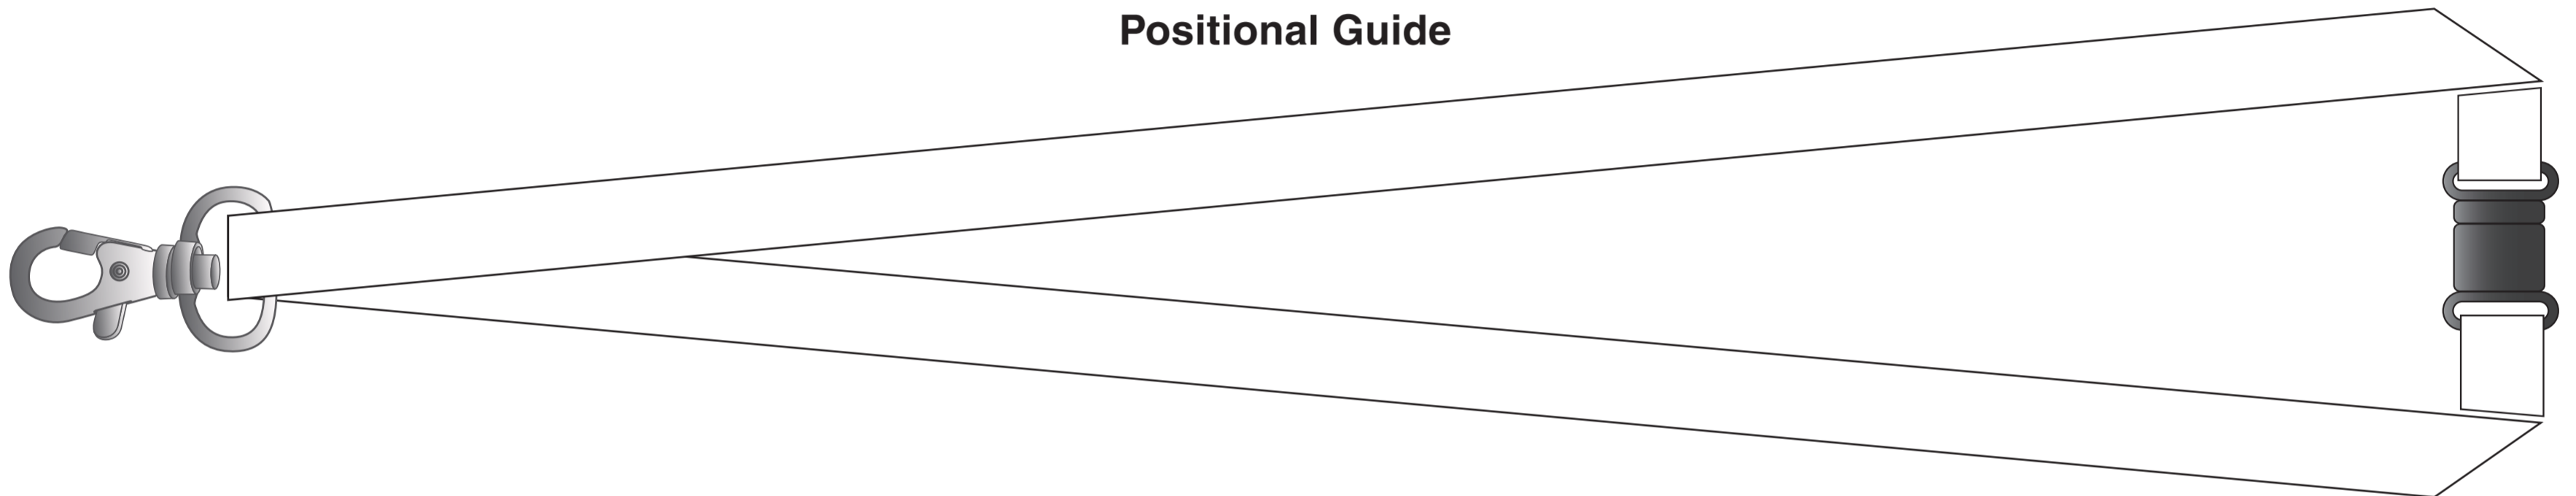

ARTWORK APPROVAL

Please approve artwork by return. Delays in approval may result in a change in production lead time.

Colour Guide And Key

Guides Only, DO NOT PRINT

Positional Guide

KEY Colour Guide	
Lanyard Colour	Pantones Used
 White	 CMYK

Factory Artwork

Actual Size: 357.2 x 12 mm

Please check all design and artwork details, dimensions, spelling, and all colours carefully before signing off the artwork below.

By signing this form you are authorising us to proceed with the manufacture of your products based on the information above.