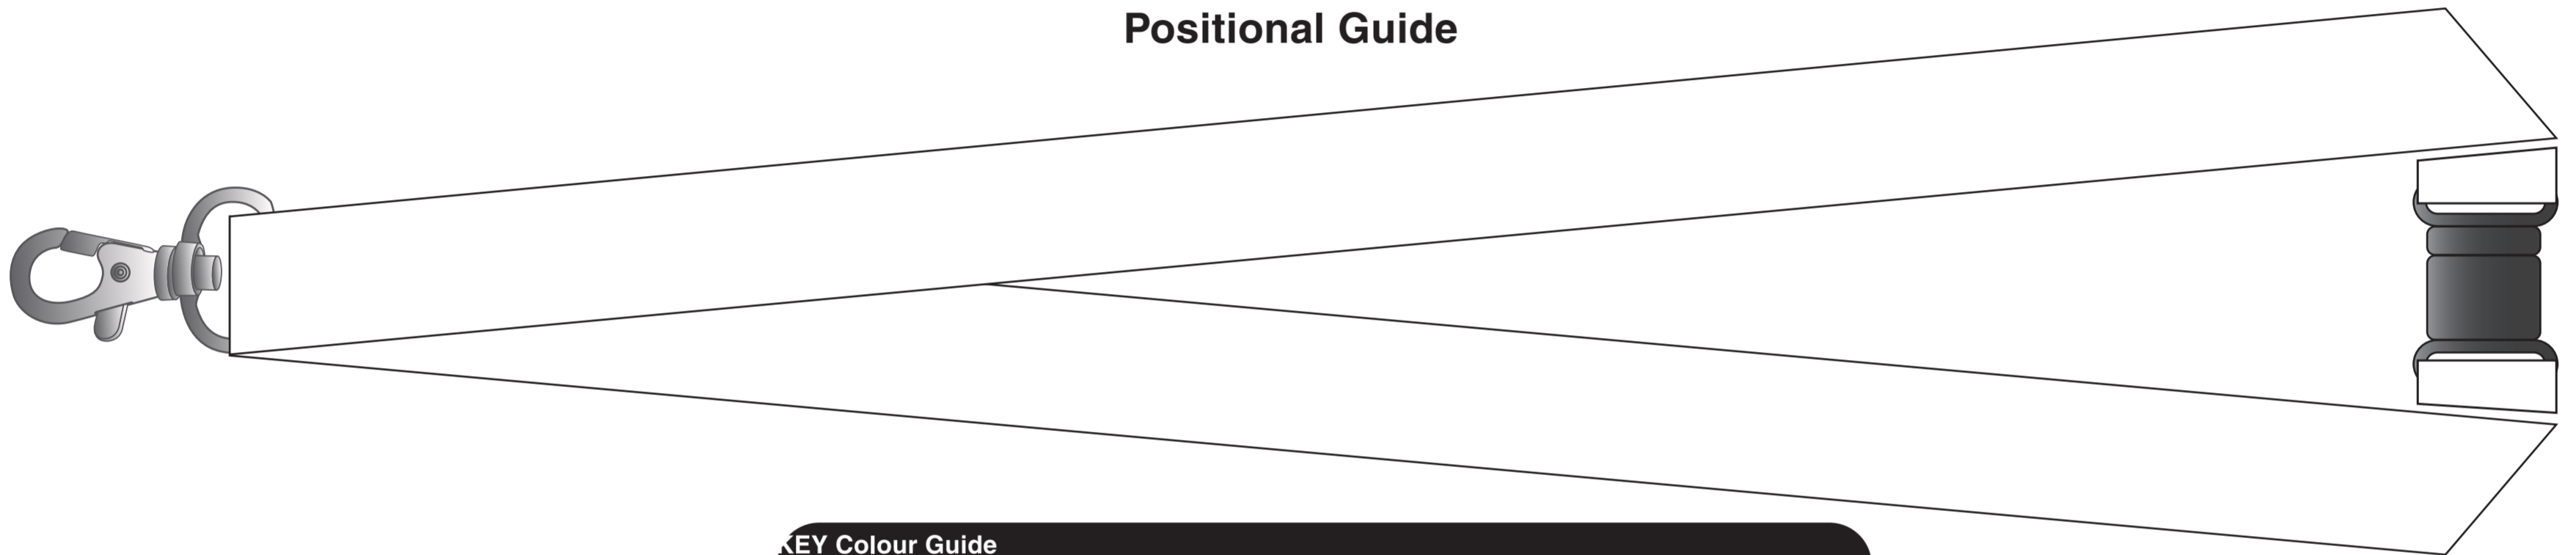

ARTWORK APPROVAL

Please approve artwork by return. Delays in approval may result in a change in production lead time.

Colour Guide And Key

Positional Guide

KEY Colour Guide	
Lanyard Colour	Pantones Used
 White	 CMYK

Factory Artwork
Actual Size: 357.2 x 12 mm

Please check all design and artwork details, dimensions, spelling, and all colours carefully before signing off the artwork below.

By signing this form you are authorising us to proceed with the manufacture of your products based on the information above.