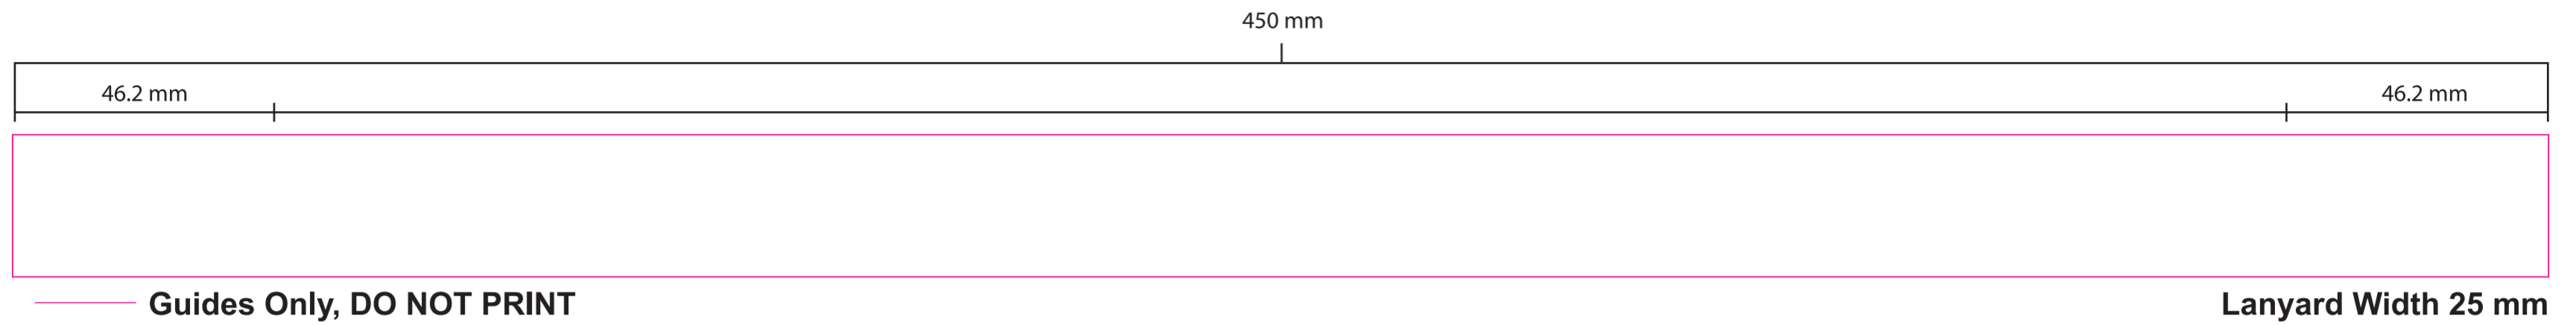

ARTWORK APPROVAL

Please approve artwork by return. Delays in approval may result in a change in production lead time.

Colour Guide And Key

Positional Guide

KEY Colour Guide	
Lanyard Colour	Pantones Used
 White	 CMYK

Factory Artwork
Actual Size: 357.2 x 12 mm

Please check all design and artwork details, dimensions, spelling, and all colours carefully before signing off the artwork below.

By signing this form you are authorising us to proceed with the manufacture of your products based on the information above.